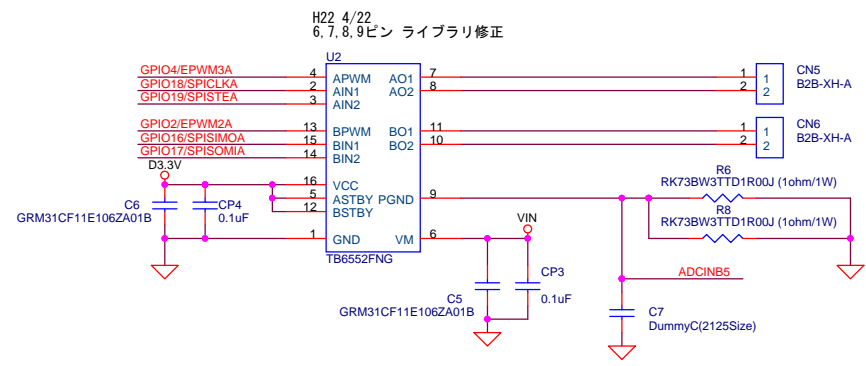

電源確認LED

| | | |
|-------------|-------------------------------------------------------|--------------|
| MOTOR Board | | |
| Title | FuRo Educational Microcomputer Learning Kit CPU Board | |
| Size | Document Number | Rev |
| A3 | 200601003A | 1.0 |
| Date: | Thursday, April 22, 2010 | Sheet 1 of 1 |