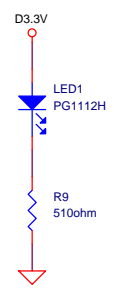

電源確認LED

| | | |
|-------------|-------------------------------------------------------|--------------|
| MOTOR Board | | |
| Title | FuRo Educational Microcomputer Learning Kit CPU Board | |
| Size | Document Number | Rev |
| A3 | 200601003A | 1.0 |
| Date: | Thursday, April 22, 2010 | Sheet 1 of 1 |