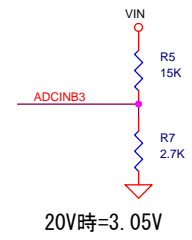

電源確認LED

| | | |
|-------------|-------------------------------------------------------|--------------|
| MOTOR Board | | |
| Title | FuRo Educational Microcomputer Learning Kit CPU Board | |
| Size | Document Number | Rev |
| A3 | 200601003A | 1.0 |
| Date: | Thursday, April 22, 2010 | Sheet 1 of 1 |